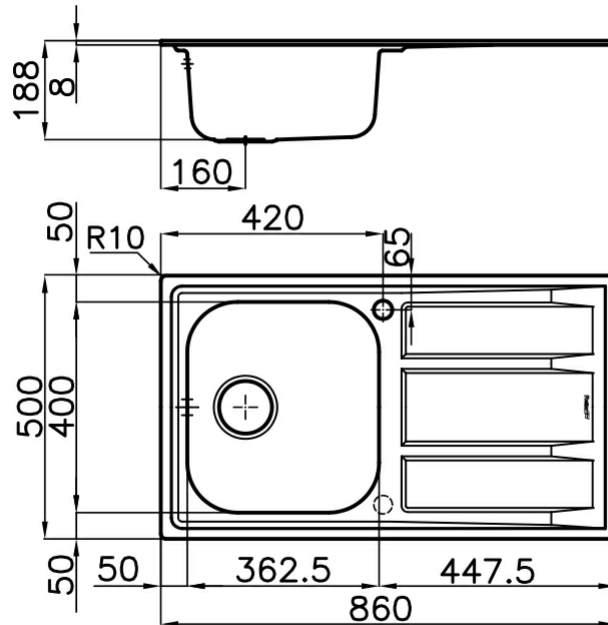

Sink

FM

Sink - 1 bowl - Standard Edge (STD) - for standard built in installation

Code: 1971 061 DX (Vasca a destra)

Code: 1971 062 SX (Vasca a sinistra)

Product Details

Materials/Finishes	Foster-brushed finish AISI 304 stainless steel
Cabinet	45 cm
Dimensions	860x500 mm
Edge/Installation Type	Standard Edge (STD) - for standard built in installation
Cut out	840x480 mm
Number of bowls	1 bowl
Bowl dimension	362,5x400 mm
Waste fitting	3,5" waste
Mixer holes	One standard tap hole
Standard fittings	fixing brackets, gasket, waste fitting, overflow and siphon. Packing: single carton box.

Features

Added value

Basket 3,5" waste fitting

Sliding brackets

2nd / 3rd hole available

Dimensions

Optional accessories

glass chopping board
8631 300